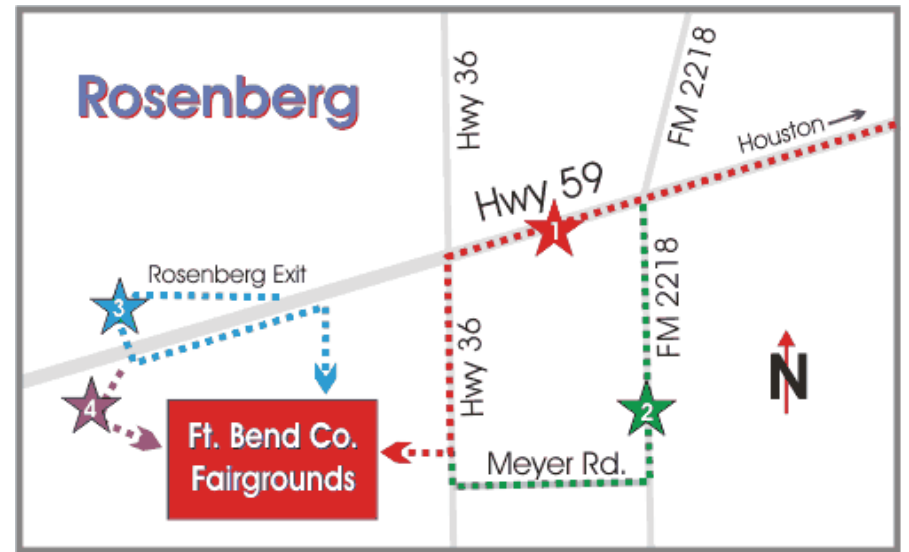

1. Take Hwy. 59 S, exit Hwy. 36 S. Turn left on Hwy. 36. Fairgrounds on the right
2. Take Hwy. 59 S to 2218, turn left. Turn right on Meyer Rd., right on Hwy 36. Fairgrounds on the left.
3. Take Hwy. 59 S to the Rosenberg exit. Pass under Hwy. 59 and follow feeder road to N. Fairgrounds Rd. on the right.
4. Take Hwy. 59 S to the Rosenberg exit. Pass under Hwy. 59 and turn right on Klauke.